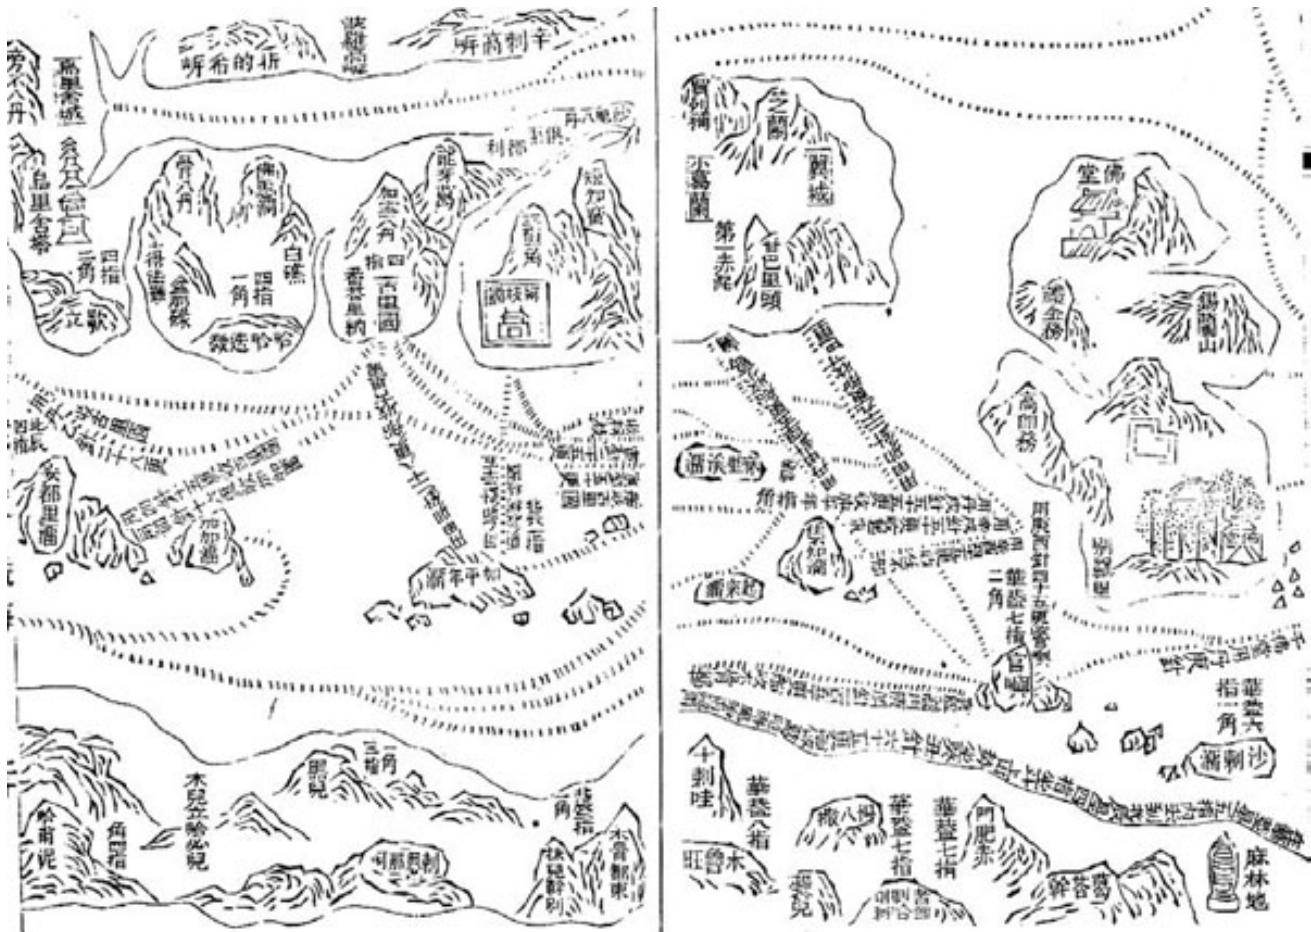

Early Maritime Navigation

Classroom Activity Asia Folder

Zhenghe-sailing-chart

Part of the Wubei Zhi chart of Zheng He showing the west coast of India along the top, Ceylon top right and Africa along the bottom. The sailing directions are shown using zhen lu compass directions.

SOURCE: A section of the Wubei Zhi oriented east: India in the upper left, Sri Lanka upper right, and Africa along the bottom. Wikimedia. https://en.wikipedia.org/wiki/Zheng_He#/media/File:Zhenghe-sailing-chart.gif(Accessed: 10 Nov, 2016)